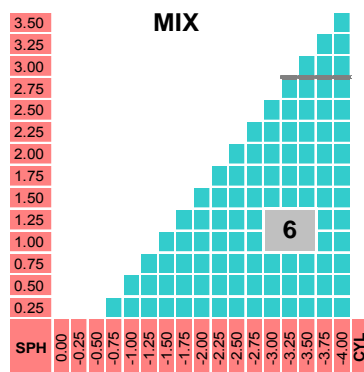

DIO Sports Optima NXT Sun & Varia

Specification

Material	NXT	Addition (dpt)	0.75~3.50
Refractive Index	1.53	Base curve	6/8BC
Gravity	1.11	Max Diameters (mm)	80
Abbe Value	45	Fitting Height (mm)	16/18/20/22
UV cut off (mm)	400	Available Corridor length (mm)	7/9/11/13
Color	Grey/Brown/etc	ID Mark	DXN

Lens Features

- Individually customized & Optimized design
- Dynamic Vision Optimization for clear panoramic vision
- Rx compensation with wearer's parameters
- Slim down edge for thin & light weight
- Fitting cross at 4mm above PRP
- Remote edging service for most of Sports Sunglasses

Power Chart

79R

Lenticular

Decentration = 10mm

Addition = +2.00

Index = 1.530

Lens Marking Layout

Add-on Features

- Precal
- Remote Edging
- Special thickness
- Rx compensation
- Decentration
- Hi cylinder (4-6)
- Prism ($\leq 4 \Delta$)
- Mirror coating

※ When your prescription is over of range, please contact us directly.