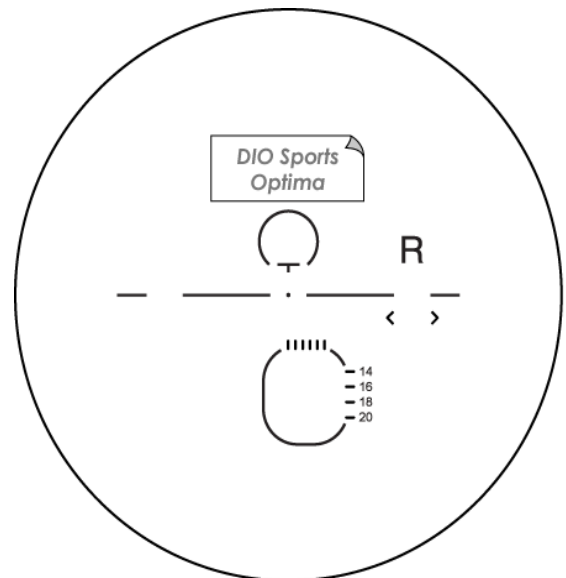

DIO Sports Optima NXT Sun & Varia

Specification

Material	NXT	Addition (dpt)	0.75~3.50
Refractive Index	1.53	Base curve	6/8BC
Gravity	1.11	Max Diameters (mm)	80
Abbe Value	45	Fitting Height (mm)	16/18/20/22
UV cut off (mm)	400	Available Corridor length (mm)	7/9/11/13
Color	Grey/Brown/etc	ID Mark	DXN

Lens Features

- Individually customized & Optimized design
- Dynamic Vision Optimization for clear panoramic vision
- Rx compensation with wearer's parameters
- Slim down edge for thin & light weight
- Fitting cross at 4mm above PRP
- Remote edging service for most of Sports Sunglasses

Power Chart

79R

Lenticular

Decentration = 10mm

Addition = +2.00

Index = 1.530

Lens Marking Layout

Add-on Features

- Precal
- Remote Edging
- Special thickness
- Rx compensation
- Decentration
- Hi cylinder (4-6)
- Prism ($\leq 4 \Delta$)
- Mirror coating

※ When your prescription is over of range, please contact us directly.