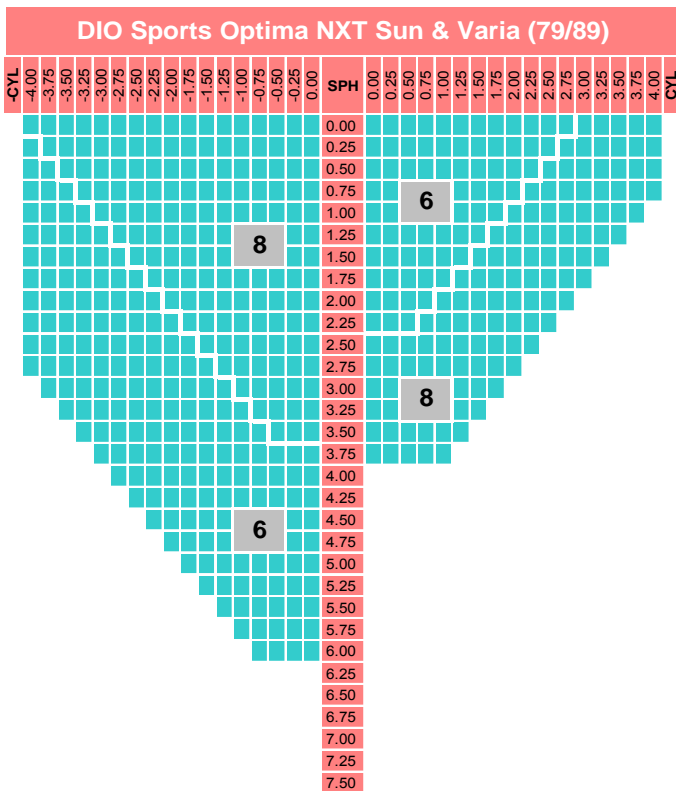

DIO Sports Optima NXT Sun & Varia

Specification

Material	NXT	Addition (dpt)	0.75~3.50
Refractive Index	1.53	Base curve	6/8BC
Gravity	1.11	Max Diameters (mm)	80
Abbe Value	45	Fitting Height (mm)	16/18/20/22
UV cut off (mm)	400	Available Corridor length (mm)	7/9/11/13
Color	Grey/Brown/etc	ID Mark	DXN

Power Chart

79R

Lenticular

Decentration = 10mm

Addition = +2.00

Index = 1.530

Lens Marking Layout

Add-on Features